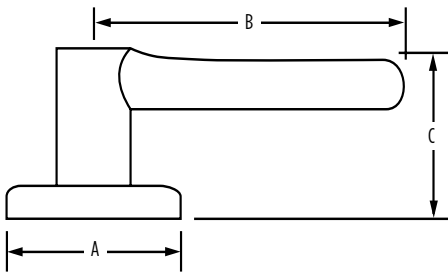

Entry

Inactive

WTL		 20 min.	 3 Hour	Satin Nickel	Polished Chrome	Satin Chrome
Passage	SL1000WTL	<input type="checkbox"/>	<input type="checkbox"/>	<input type="checkbox"/>	<input type="checkbox"/>	<input type="checkbox"/>
Privacy	SL3000WTL	<input type="checkbox"/>	<input type="checkbox"/>	<input type="checkbox"/>	<input type="checkbox"/>	<input type="checkbox"/>
Entry	SL5000WTL	<input type="checkbox"/>	<input type="checkbox"/>	<input type="checkbox"/>	<input type="checkbox"/>	<input type="checkbox"/>
Inactive	SL7000WTL	<input type="checkbox"/>	<input type="checkbox"/>	<input type="checkbox"/>	<input type="checkbox"/>	<input type="checkbox"/>

SPECIFICATIONS

Door Prep	Cross Bore 2-1/8" Edge Bore 1" Latch Face 1"x2-1/4"
Backset	Adjustable to 2-3/8" or 2-3/4"
Door Thickness	1-3/8"-1-3/4" doors standard thickness
Cylinder	P&T(5 pin).
Faceplates	1"x2-1/4" Must specify square radius or drive-in
Strikes	2-1/4" full lip. Specify round corner or square corner
Bolt	1/2" throw. Nickel plated
Door Handing	Reversible for right or left-handed doors
ANSI/BHMA	A156.5 Grade 3
ADA	N/A
UL	Meets UL 3 hour fire rating for all UL functions
ASTM	All Weiser product meets ASTM E 331 water penetration testing

Dimensions	A	B	C	C (Keyed)
Westley	2 5/16"	4 3/32"	2 5/16"	

WARRANTY:

Safelock by Weiser™ products provide a "Lifetime Mechanical & 5 Year-Limited Finish Warranty" that covers all defects in material and workmanship. For more information, please visit ca.weiserlock.com/en/warranty/.